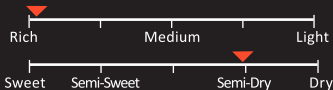

KATSUYAMA “AKATSUKI”

Junmai Daiginjo

A remarkable sake from Katsuyama brewery in Akita prefecture. This sake is amazingly complex and comes with many tantalizing opportunities for pairing with food.

IMPORTED BY:
NEW YORK
MUTUAL TRADING
WWW.MTCSAKE.COM